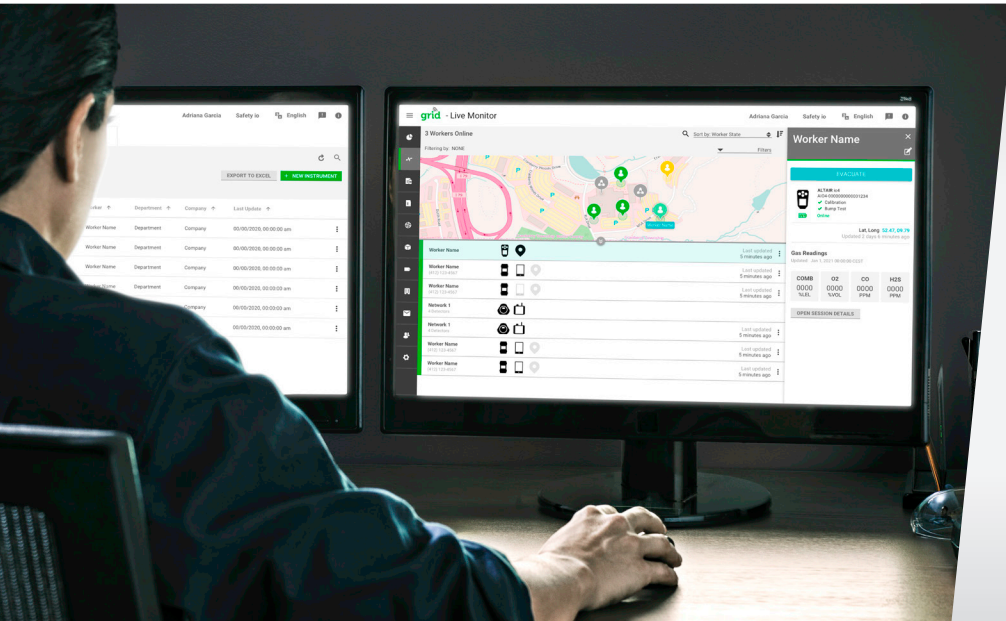

## End User Introduction

*The MSA Connected Work Platform builds connections between workers and worksites, providing actionable data that helps safety managers create safer and more efficient work environments.*

### MSA Grid

Cloud-based software provides real-time visibility across your worksites—including workers and workflows—accessible from anywhere with an internet connection via desktop or mobile.

- Grid Compliance Software
- Grid Fleet Manager
- Grid Live Monitor